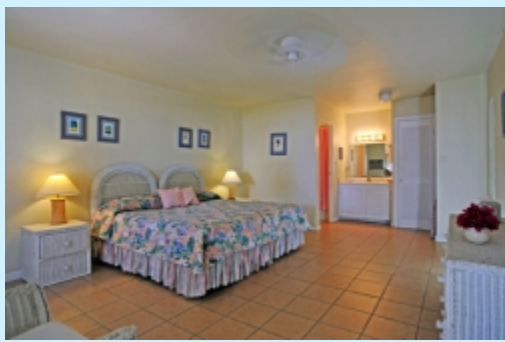

Property Type	Hotels
Average Nightly Cost	\$175.00
Island	Anegada
Area of Island	Setting Point
Max Persons	0
Bedrooms	16
Bedroom Specs	King and twin rooms
Bathrooms	16
Pool	No
Children Welcome	No
Maid Service	Yes
Maid Service Frequency	Daily
Smoking	NO
Entertainment	No
Laundry	No
Air Conditioned	Yes
Air Conditioned Specs	Yes - Need to pay for Air Conditioned
Kitchen	No
Internet	No